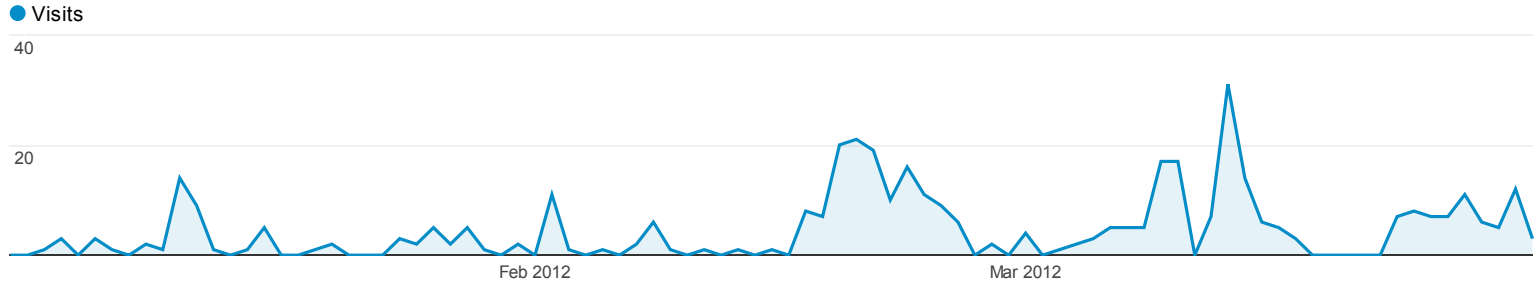

Visitors Overview

100.00% of total visits

Overview

199 people visited this site

-  **Visits: 409**
-  **Unique Visitors: 199**
-  **Pageviews: 1,667**
-  **Pages/Visit: 4.08**
-  **Avg. Visit Duration: 00:08:56**
-  **Bounce Rate: 51.34%**
-  **% New Visits: 46.45%**

46.45% New Visitor
190 Visits

53.55% Returning Visitor
219 Visits

Language	Visits	% Visits
1. en-us	373	91.20%
2. en	18	4.40%
3. pt-br	4	0.98%
4. es	3	0.73%
5. en_us	2	0.49%
6. es-es	2	0.49%
7. *30790cc430790a1130790cd430790ca830790b20	1	0.24%
8. de	1	0.24%
9. en-gb	1	0.24%
10. es-la	1	0.24%